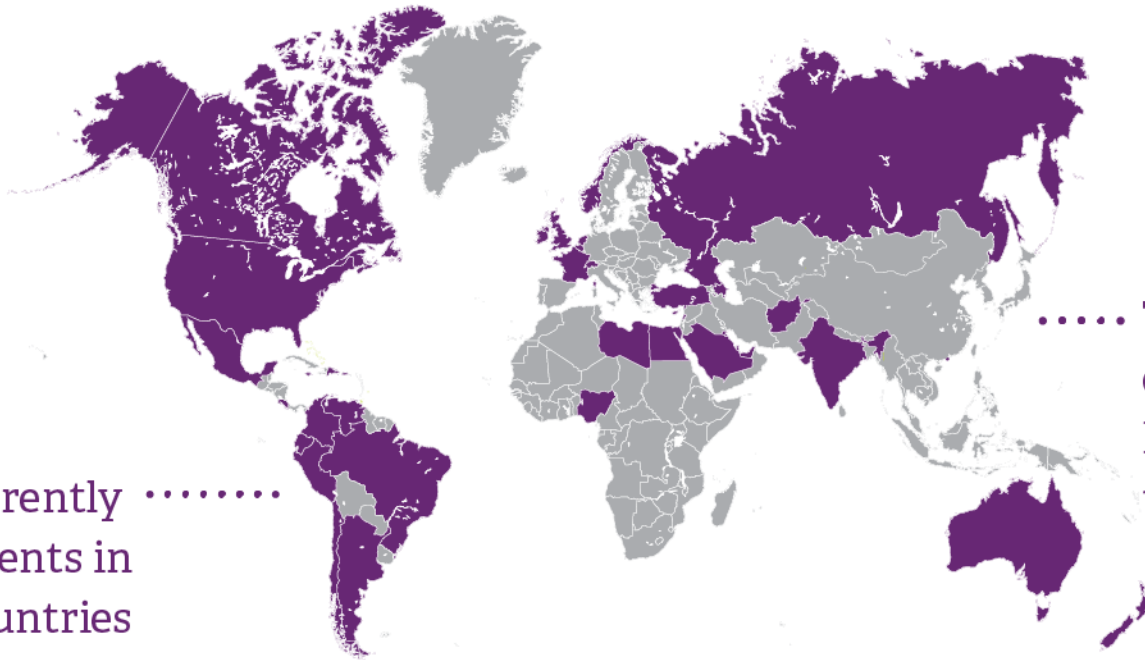

# Technology as a Tool in Higher Education

**Trad Hughes**

Client Partner, Dubai

**2,700+ employees**  
in 20 regional offices  
worldwide

one of the  
**top 30**  
largest software  
companies in America

**40+ years**  
serving higher  
education

Ellucian currently .....  
serves clients in  
over 40 countries

..... The largest provider  
of ERP systems for  
higher education in  
the world

- Constituent relationship management (CRM)
- Enterprise resource planning (ERP)
- Student information systems and data management
- Student success and retention

2,400 customers across the globe.

Focus Groups Development Partners

ELLUCIAN

CABS

CIO SAC

CUSTOMER

20,000 attendees Beta Partners CSI

COMMUNITY